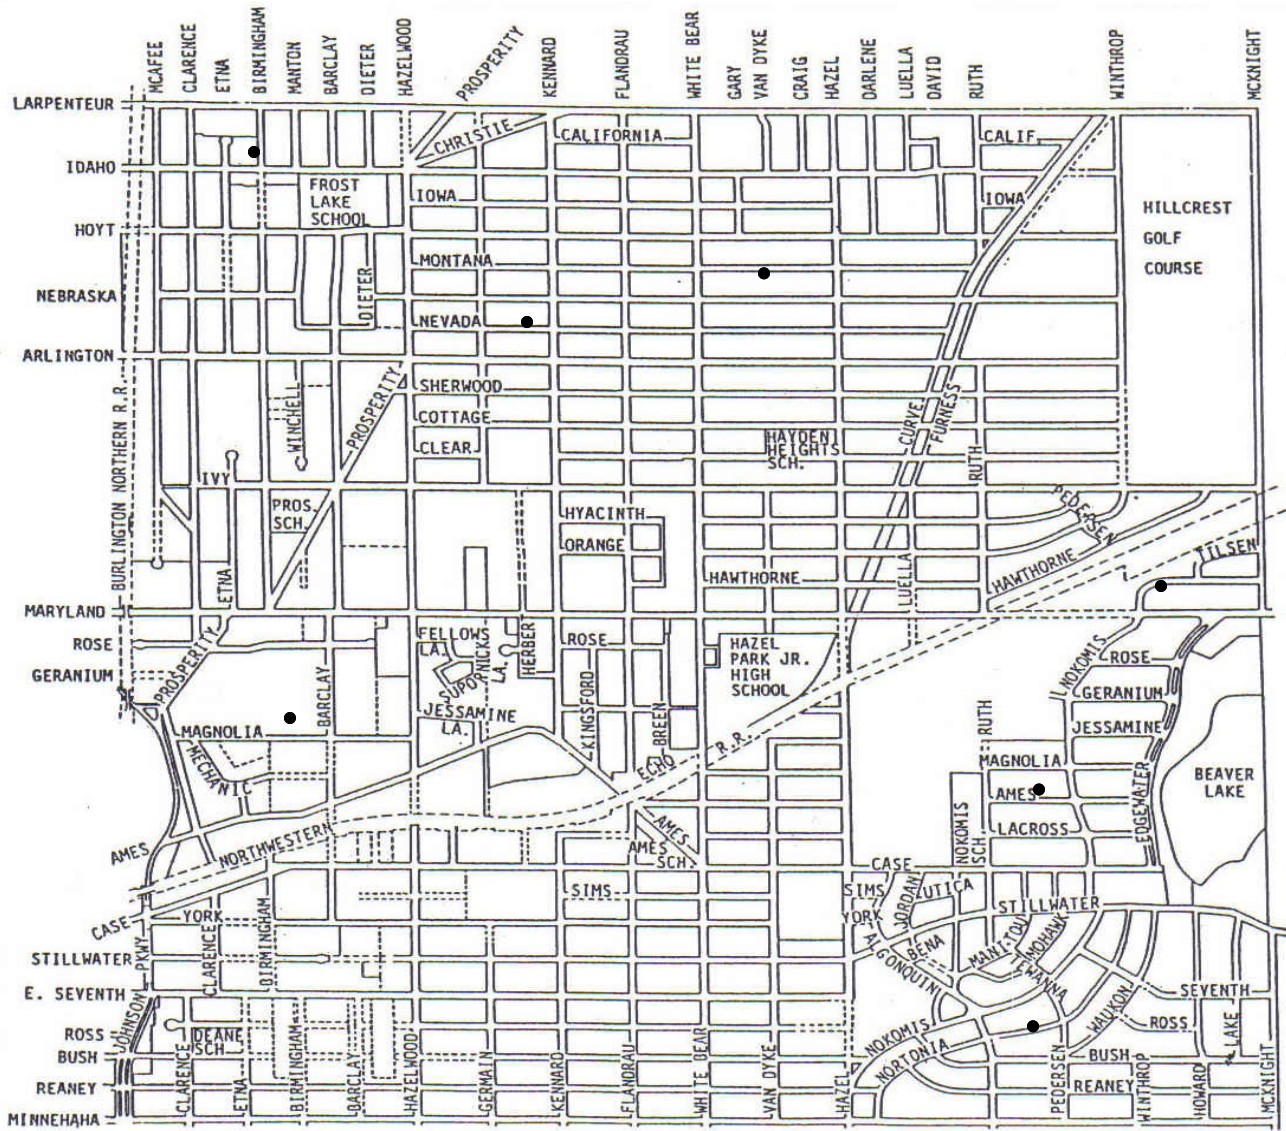

# District 2 Community Council 2019 Community Garage Sale Map

## Addresses Alphabetically

- 2044 Ames Ave
- 1641 Birmingham-Moving Sale
- 1455 Magnolia Ave E
- 1828 E Montana
- 1639 Nevada Ave E
- 2527 Nokomis Ave
- 2060 Nortonia Ave